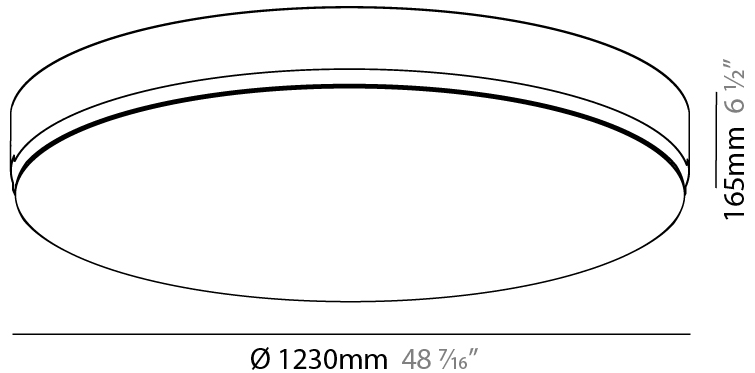

GENERAL

Series: Sign
Brand: Prolicht
Division: Architectural
Mounting Type: Trimless
Mounting Location: Ceiling
Subcategory: Ambient

PHYSICAL

Shape: Round
Diameter (mm): 1230
Diameter (in): 48 7/16
Height (mm): 165
Height (in): 6 1/2
Light Distribution: Direct
Weight (kg): 26.9
Weight (lbs): 59.304
Diffuser: PMMA - Opal
Fixture Material: Extruded Aluminum / Steel
Cut-out Measurements: 1255mm / 49 7/16"
Upon Request: Unique Sizes Unique Ceiling Thickness Unique Mounting Depth Spot Inserts

ELECTRICAL

Lamp Type: LED (Zhaga Standard)
Input Wattage (W): 213.5
Total Output Wattage (W): 183
Dimming: [Tri-Mode (Non-Dimming and Phase Dimming (120Vac only) and 0-10V Dimming)](#)
Driver Included: Yes
Driver Location: Integrated
Driver Type: Constant Current - Universal
Driver Class: Class 2
Input Voltage (V): 120 - 277
Constant Current (MA): 500

LED

Color Temperature (°K): [2700 / 3000 / 3500 / 4000](#)
Max. Delivered Lumen (lm): 18650 / 20070 / 20480
CRI: >80 CRI
Efficiency (%): 65% (5mm Perspex)|80%
Lamp Life (hrs): 50000
Upon Request: RGB-W Tunable White Special Color Temperature CRI90

OPTICAL

RATINGS AND CERTIFICATIONS

Certified By: Certified for North American Standards
IP rating: IP20