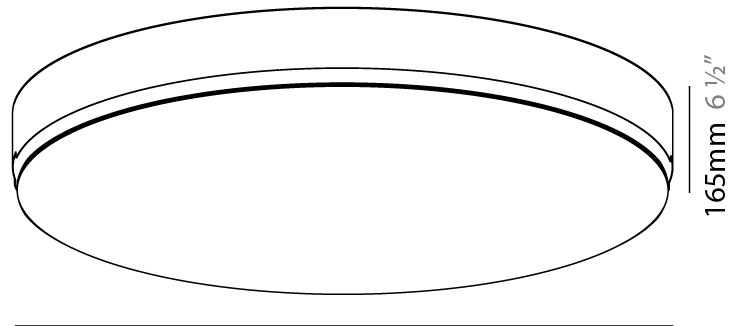

GENERAL

Series: Sign
Brand: Prolicht
Division: Architectural
Mounting Type: Trimless
Mounting Location: Ceiling
Subcategory: Ambient

PHYSICAL

Shape: Round
Diameter (mm): 930
Diameter (in): 36 5/8
Height (mm): 165
Height (in): 6 1/2
Light Distribution: Direct
Weight (kg): 16.1
Weight (lbs): 35.49
Diffuser: PMMA - Opal
Fixture Material: Extruded Aluminum / Steel
Cut-out Measurements: 955mm / 37 5/8"
Upon Request: Unique Sizes Unique Ceiling Thickness Unique Mounting Depth Spot Inserts

ELECTRICAL

Lamp Type: LED (Zhaga Standard)
Input Wattage (W): 129.5
Total Output Wattage (W): 111
Dimming: [Tri-Mode (Non-Dimming and Phase Dimming (120Vac only) and 0-10V Dimming)](#)
Driver Included: Yes
Driver Location: Integrated
Driver Type: Constant Current - Universal
Driver Class: Class 2
Input Voltage (V): 120 - 277
Constant Current (MA): 500

LED

[Color Temperature (°K): 2700 / 3000 / 3500 / 4000](#)
Max. Delivered Lumen (lm): 10779 / 12062 / 12382 / 12842
Nominal Lumen (lm): 14430 / 16148 / 16576 / 17191
CRI: >80 CRI
Efficiency (%): 65% (5mm Perspex)|77%
Lamp Life (hrs): 50000
Upon Request: RGB-W Tunable White Special Color Temperature CRI90

OPTICAL

RATINGS AND CERTIFICATIONS

Certified By: Certified for North American Standards
IP rating: IP20

Ø 930mm 36 5/8"