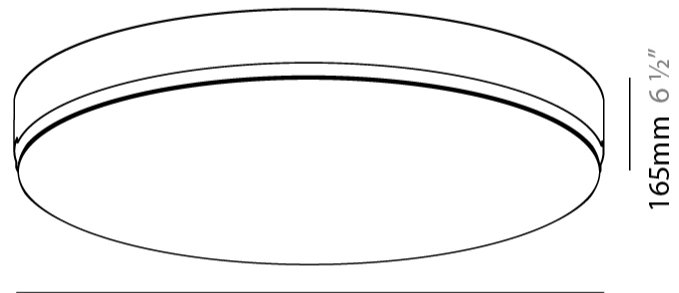

GENERAL

Series: Sign
Brand: Prolicht
Division: Architectural
Mounting Type: Trimless
Mounting Location: Ceiling
Subcategory: Ambient

PHYSICAL

Shape: Round
Diameter (mm): 630
Diameter (in): 24 13/16
Height (mm): 165
Height (in): 6 1/2
Light Distribution: Direct
Weight (kg): 8.3
Weight (lbs): 18.298
Diffuser: PMMA - Opal
Fixture Material: Extruded Aluminum / Steel
Cut-out Measurements: 655mm / 25 13/16"
Upon Request: Unique Sizes Unique Ceiling Thickness Unique Mounting Depth Spot Inserts

ELECTRICAL

Lamp Type: LED (Zhaga Standard)
Input Wattage (W): 66.5
Total Output Wattage (W): 57
Dimming: [Tri-Mode (Non-Dimming and Phase Dimming (120Vac only) and 0-10V Dimming)](#)
Driver Included: Yes
Driver Location: Integrated
Driver Type: Constant Current - Universal
Driver Class: Class 2
Input Voltage (V): 120 - 277
Constant Current (MA): 500

LED

[Color Temperature (°K): 2700 / 3000 / 3500 / 4000](#)
Max. Delivered Lumen (lm): 5535 / 6194 / 6358 / 6594
Nominal Lumen (lm): 7410 / 8292 / 8512 / 8828
CRI: >80 CRI
Efficiency (%): 65% (5mm Perspex)|74%
Lamp Life (hrs): 50000
Upon Request: RGB-W Tunable White Special Color Temperature CRI90

OPTICAL

RATINGS AND CERTIFICATIONS

Certified By: Certified for North American Standards
IP rating: IP20

Ø 630mm 24 13/16"

165mm 6 1/2"